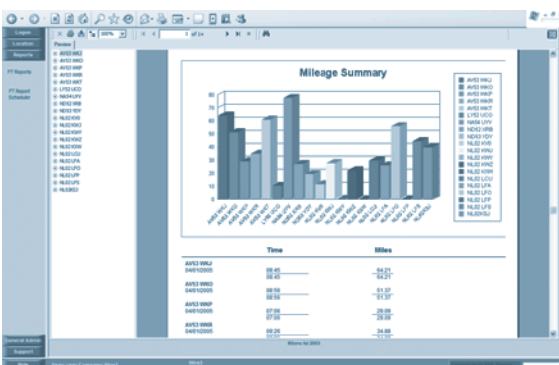

Our web based system is user friendly and our fixed cost package includes full comprehensive training and ongoing technical support from our dedicated Customer Service Team.

Sat³ is also compatible with the majority of routing and vehicle scheduling software packages, including the Optrak Multi-User Application.

Increased Productivity

- Efficient route planning
- Improved vehicle utilisation
- Reduced vehicle and driver downtime

Reduced Costs

- Reduced overtime
- Fuel savings
- Lower insurance premiums
- London congestion zone alerts & reports

Better Management

- Visibility and control
- Live and historic data
- Vehicle usage overview

Improved Customer Service

- Better scheduling and timekeeping
- Enhanced delivery data
- Faster & more responsive

Enhanced Security

- Real-time tracking of stolen vehicles
- Vehicle Panic Alarm Option
- Personal Panic Alarm Option
- Automatic Driver ID option

Increased Compliance

- Working Time Directive
- Protection of mobile workforce
- Reduced environmental impacts

Combine Sat³ Vehicle tracking with our TomTom Satnav and Wireless Delivered systems for a complete vehicle and delivery service management solution.

Please contact us to arrange a full demonstration

t: +44 (0) 208 893 9927

e: info@wire3-t.co.uk

w: www.wire3-t.co.uk

Wire³