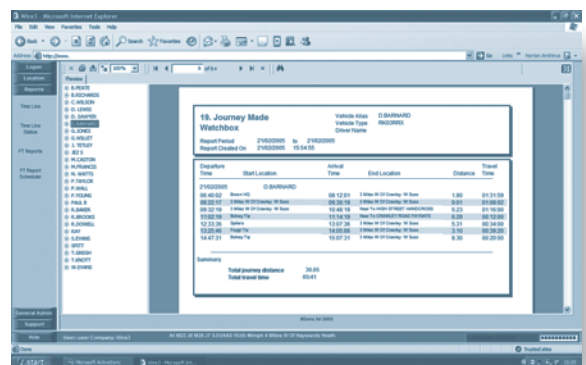

Our web based system is user friendly and our fixed cost package includes full comprehensive training and ongoing technical support from our dedicated Customer Service Team.

Sat³ is also compatible with the majority of routing and vehicle scheduling software packages, including the Optrak Multi-User Application.

Increased Productivity

- Efficient route planning
- Improved vehicle utilisation
- Reduced vehicle and driver downtime

Reduced Costs

- Reduced overtime
- Fuel savings
- Lower insurance premiums
- London congestion zone alerts & reports

Better Management

- Visibility and control
- Live and historic data
- Vehicle usage overview

Improved Customer Service

- Better scheduling and timekeeping
- Enhanced delivery data
- Faster & more responsive

Enhanced Security

- Real-time tracking of stolen vehicles
- Vehicle Panic Alarm Option
- Personal Panic Alarm Option
- Automatic Driver ID option

Increased Compliance

- Working Time Directive
- Protection of mobile workforce
- Reduced environmental impacts

Combine Sat³ Vehicle tracking with our TomTom Satnav and Wireless Delivered systems for a complete vehicle and delivery service management solution.

Please contact us to arrange a full demonstration

t: +44 (0) 208 893 9927

e: info@wire3-t.co.uk

w: www.wire3-t.co.uk

Wire³